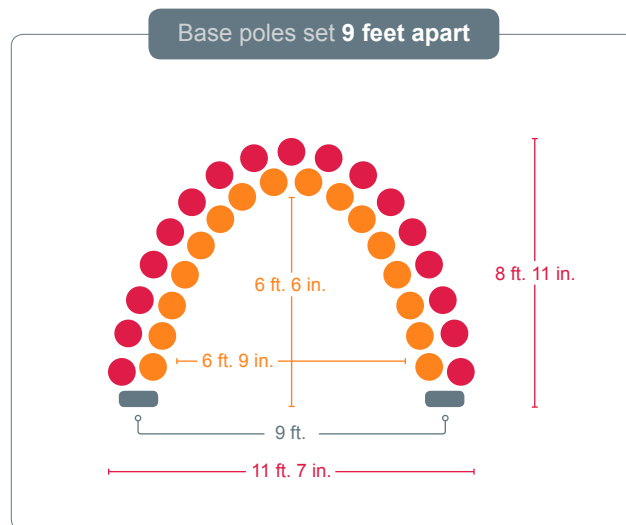

Foil arch measurements

The following diagrams illustrate the various variations for Zephyr Arch Kits when using LARGE foil cluster balloons. If you have ceiling restrictions, you can further [decrease the height of your arch by using smaller size cluster balloons](#) and/or by folding in one section of the arch cord before stringing the foil balloon clusters.