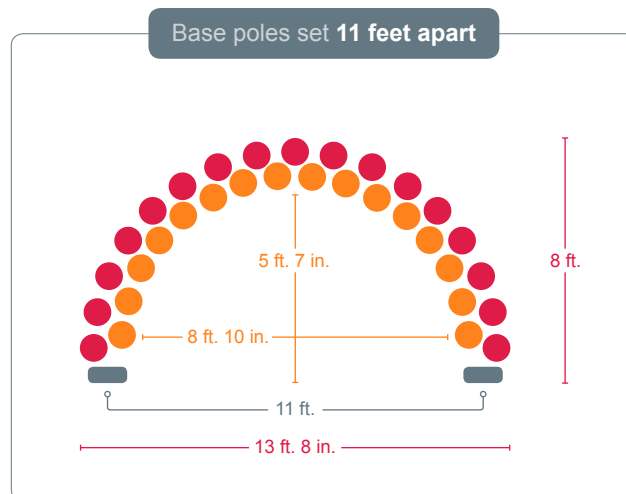

Foil arch measurements

The following diagrams illustrate the various variations for Zephyr Arch Kits when using LARGE foil cluster balloons. If you have ceiling restrictions, you can further [decrease the height of your arch by using smaller size cluster balloons](#) and/or by folding in one section of the arch cord before stringing the foil balloon clusters.