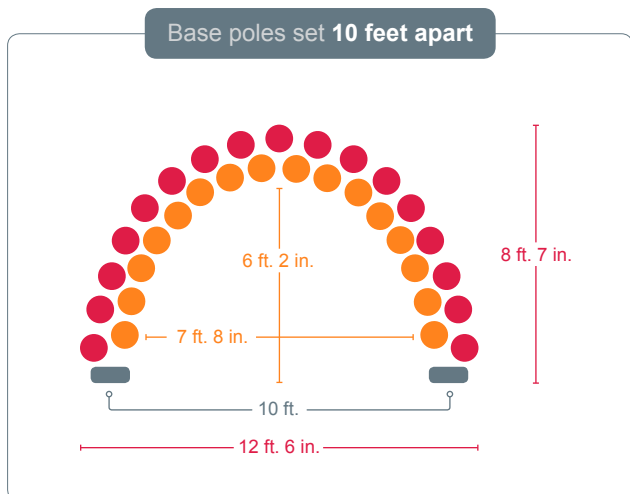

Foil arch measurements

The following diagrams illustrate the various variations for Zephyr Arch Kits when using LARGE foil cluster balloons. If you have ceiling restrictions, you can further [decrease the height of your arch by using smaller size cluster balloons](#) and/or by folding in one section of the arch cord before stringing the foil balloon clusters.