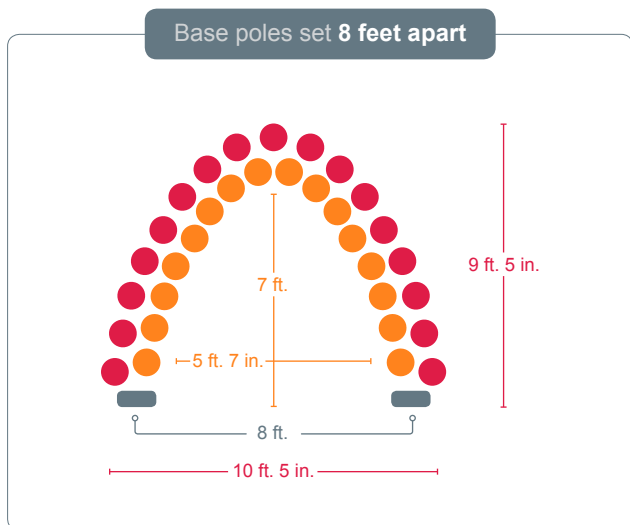

Foil arch measurements

The following diagrams illustrate the various variations for Zephyr Arch Kits when using LARGE foil cluster balloons. If you have ceiling restrictions, you can further [decrease the height of your arch by using smaller size cluster balloons](#) and/or by folding in one section of the arch cord before stringing the foil balloon clusters.