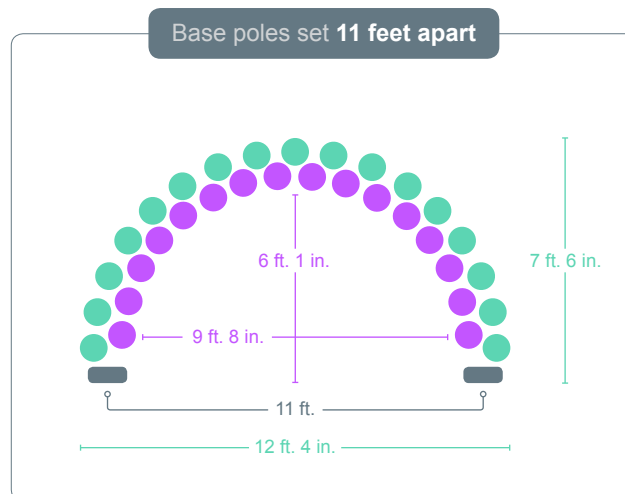

# Foil arch measurements

The following diagrams illustrate the various variations for Zephyr Arch Kits when using SMALL foil cluster balloons. If you have ceiling restrictions, you can further decrease the height of your arch by folding in one section of the arch cord before stringing the foil balloon clusters and using fewer balloons.