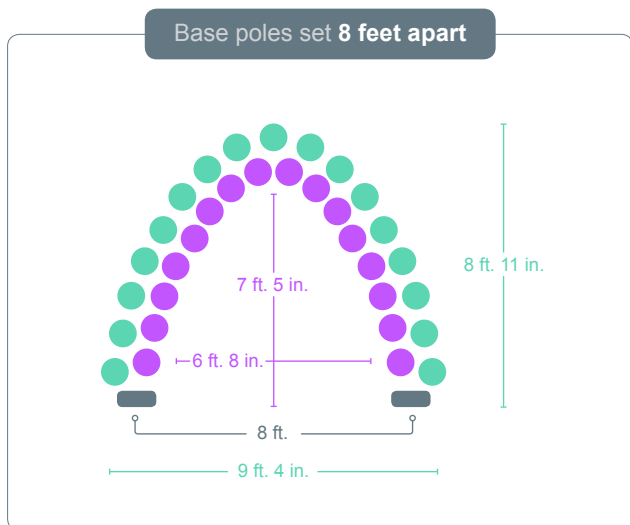

# Foil arch measurements

The following diagrams illustrate the various variations for Zephyr Arch Kits when using SMALL foil cluster balloons. If you have ceiling restrictions, you can further decrease the height of your arch by folding in one section of the arch cord before stringing the foil balloon clusters and using fewer balloons.