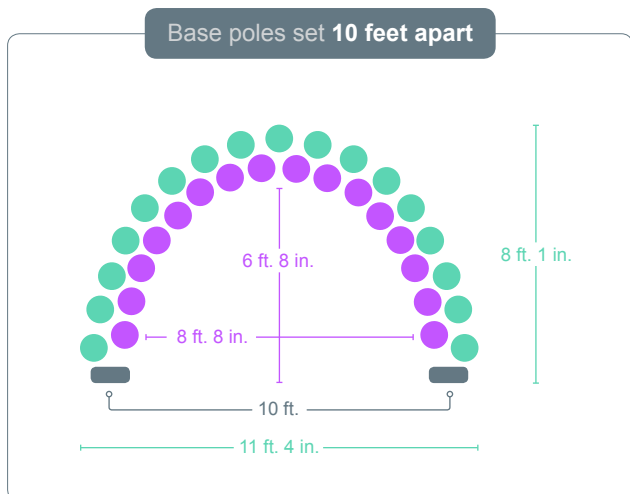

# Foil arch measurements

The following diagrams illustrate the various variations for Zephyr Arch Kits when using SMALL foil cluster balloons. If you have ceiling restrictions, you can further decrease the height of your arch by folding in one section of the arch cord before stringing the foil balloon clusters and using fewer balloons.