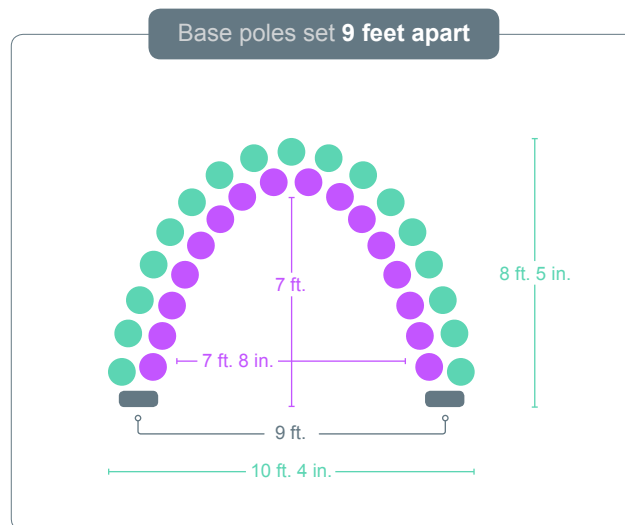

# Foil arch measurements

The following diagrams illustrate the various variations for Zephyr Arch Kits when using SMALL foil cluster balloons. If you have ceiling restrictions, you can further decrease the height of your arch by folding in one section of the arch cord before stringing the foil balloon clusters and using fewer balloons.